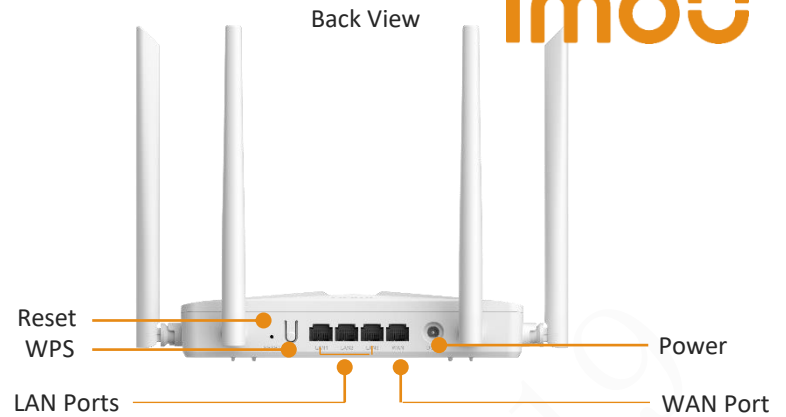

HR340

300Mbps Wi-Fi Router

HR340 is a 300Mbps Wi-Fi Router. It is equipped with 1x 100Mbps WAN port and 3x100Mbps LAN ports. With Imou Camera Auto-sync feature, Imou cameras automatically connects to HR340 and stay connected even when you change router's Wi-Fi name/password. Imou Camera Stream Accelerate ensures a dedicated transmit channel for Imou cameras, keeping the video streaming smooth and reliable even when the network is busy.

IPTV
IPTV Specific port

Guest Network
Specific Wi-Fi for visitors to secure your home network

Manage your home network remotely

With Imoulife App, you can remotely manage your home Wi-Fi network and clients anytime anywhere.

Specifications

Hardware

ROM	8MB
RAM	64MB
Network Port	1x 100Mbps WAN, 3x 100Mbps LAN
Button	1x WPS Button 1x Reset Button
LED Indicator	Two-color light (red & green)

Wi-Fi

Frequency	2.4GHz
Protocol	IEEE 802.11b/g/n
Wi-Fi Speed	300Mbps
Wi-Fi Antennas	4 external 5dBi antennas
Wireless Security	WPA-PSK/WPA2-PSK encryption, Hidden SSID