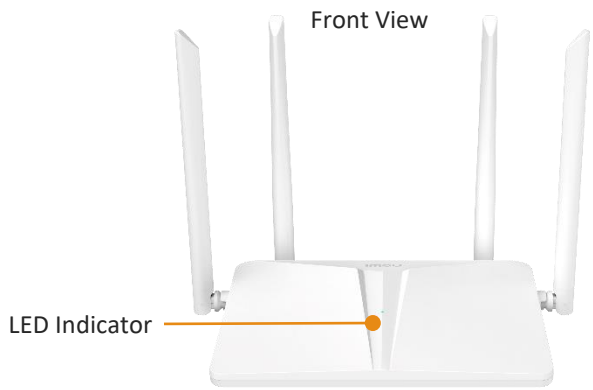

HR340

300Mbps Wi-Fi Router

HR340 is a 300Mbps Wi-Fi Router. It is equipped with 1x 100Mbps WAN port and 3x100Mbps LAN ports. With Imou Camera Auto-sync feature, Imou cameras automatically connects to HR340 and stay connected even when you change router's Wi-Fi name/password. Imou Camera Stream Accelerate ensures a dedicated transmit channel for Imou cameras, keeping the video streaming smooth and reliable even when the network is busy.

IPTV
IPTV Specific port

Guest Network
Specific Wi-Fi for visitors to secure your home network

Manage your home network remotely

With Imoulife App, you can remotely manage your home Wi-Fi network and clients anytime anywhere.