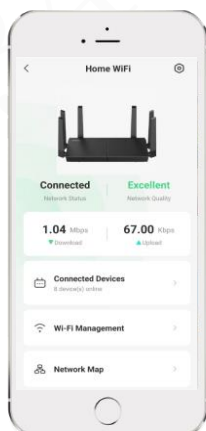

HR340

300Mbps Wi-Fi Router

HR340 is a 300Mbps Wi-Fi Router. It is equipped with 1x 100Mbps WAN port and 3x100Mbps LAN ports. With Imou Camera Auto-sync feature, Imou cameras automatically connects to HR340 and stay connected even when you change router's Wi-Fi name/password. Imou Camera Stream Accelerate ensures a dedicated transmit channel for Imou cameras, keeping the video streaming smooth and reliable even when the network is busy.

N300
300Mbps wireless speed

Imou Wi-Fi Auto-sync
Imou cameras auto connection

Imou Streaming Accelerate
Specific transmit channel for Imou streaming data

Parental Control
Manage when and how child devices can access the Internet

IPTV
IPTV Specific port

Guest Network
Specific Wi-Fi for visitors to secure your home network

Manage your home network remotely

With Imoulife App, you can remotely manage your home Wi-Fi network and clients anytime anywhere.